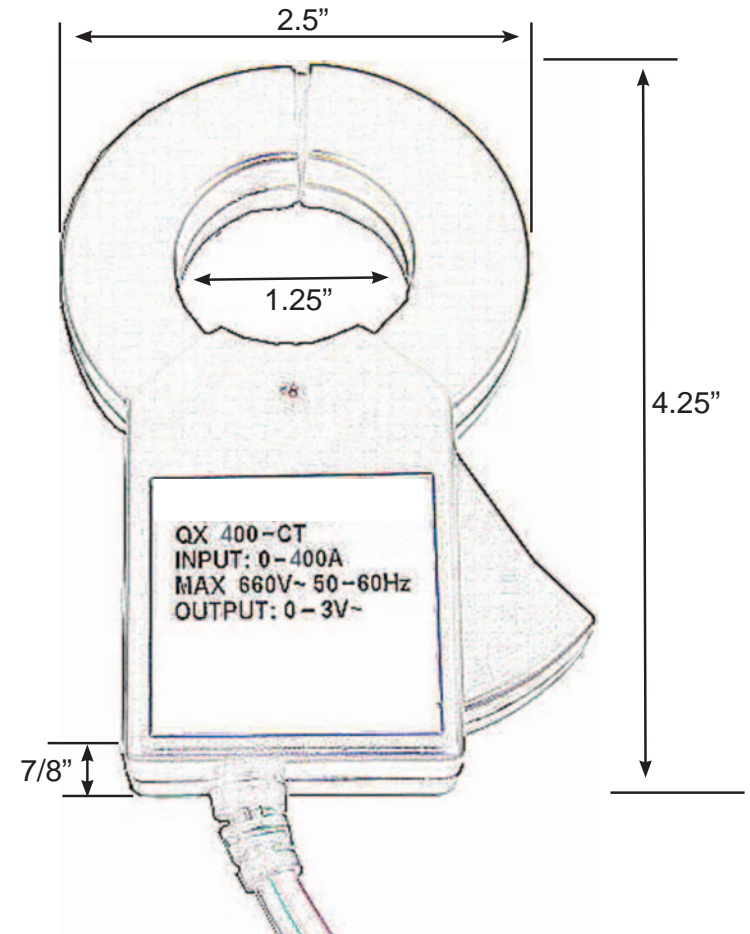

TED Pro Series Dimensions

ECC – Energy Control Center

Pro MTU and MTU-RC

Wired and Wireless Display

Spyder

MTU Home and Lite

TED Pro Current Transformers

CT601B - 200A Split-core CT

CT400XL - 400A Large Split-core CT

CT301 - 400A Standard Split-core CT

All CT Wire: UL1015 22AWG PVC Wire (600V)