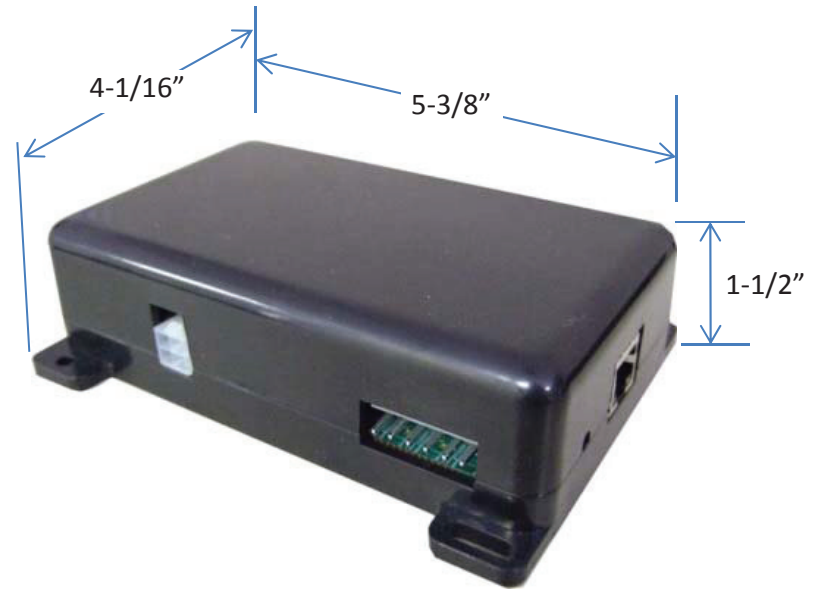

TED Pro Series Dimensions

ECC – Energy Control Center

Pro MTU and MTU-RC

Wired and Wireless Display

Spyder

MTU Home and Lite

TED Pro Current Transformers

CT601B - 200A Split-core CT

CT400XL - 400A Large Split-core CT

CT301 - 400A Standard Split-core CT

All CT Wire: UL1015 22AWG PVC Wire (600V)